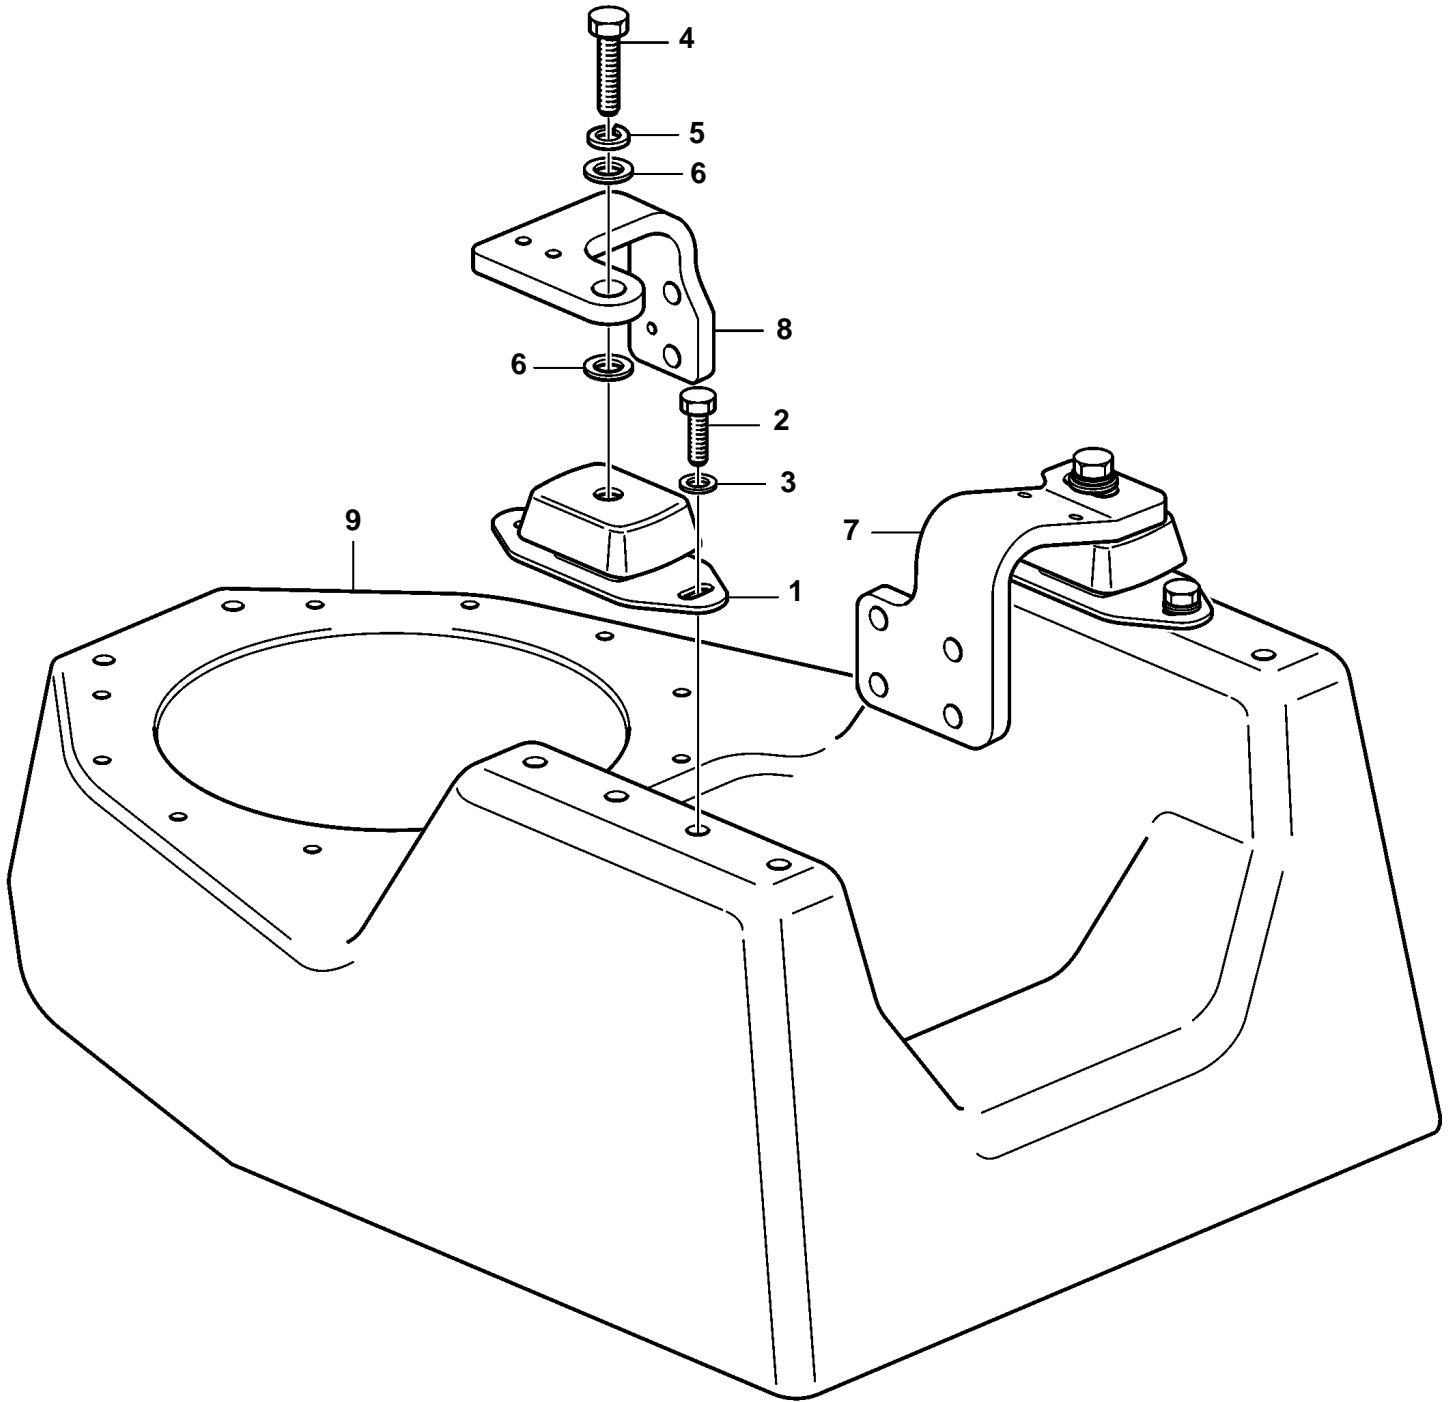

D1-13

22898

D1-13

REF	PART NO.	QTY	DESCRIPTION	NOTES
1	861460	2	Rubber element	
2	963580	4	Screw	
3	976945	4	Washer	
4	959710	2	Screw	
5	941912	2	Spring washer	
6	955900	4	Washer	
7	3819577	1	Engine mountings, front	P
8	3812710	1	Engine mountings, front	S.B
9		1	Engine bed	